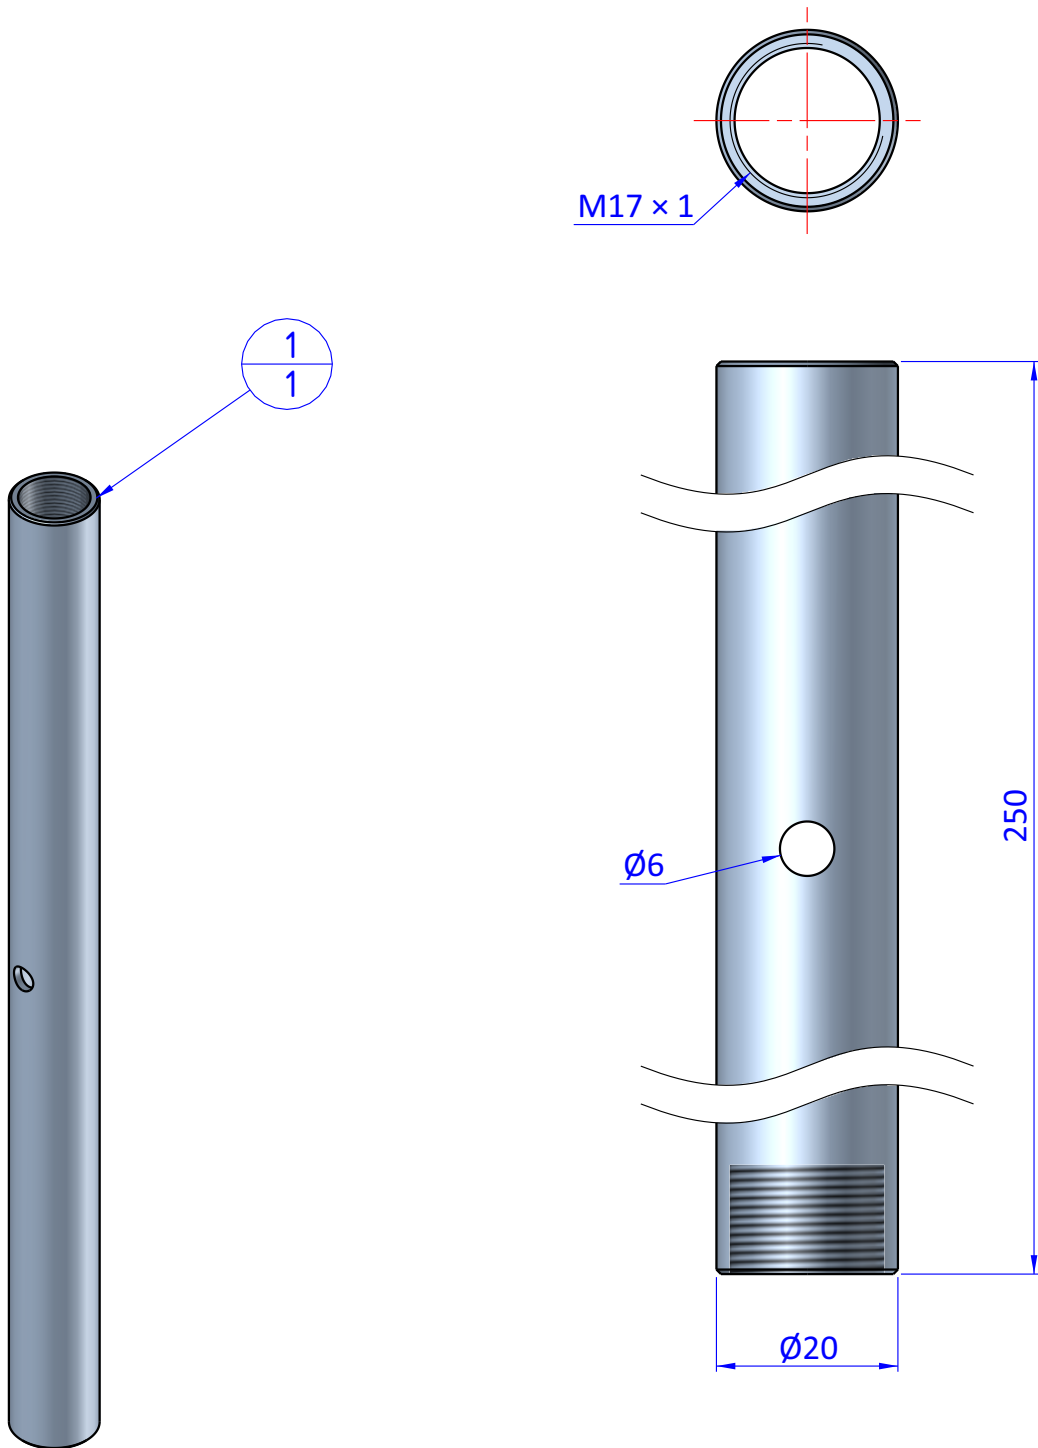

THE PROPERTY OF THE DRAWING IS ESTABLISHED BY LAW. IT IS FORBIDDEN TO PRODUCE OR SHOW IT TO THIRD PART. WITHOUT A WRITTEN AGREEMENT.

Item	Name	Q.ty
1	VLR.20.250	1

Format A4 UNI 936-76	GENERAL TOLERANCE UNI - ISO 2768 CLASSE f	DESCRIPTION CA.VLR.20.250	DESIGNED FROM FPS Automation	REVIEW A
			DATE 23/04/2021	WEIGHT 0,076kg
			CODE CA.VLR.20.250	